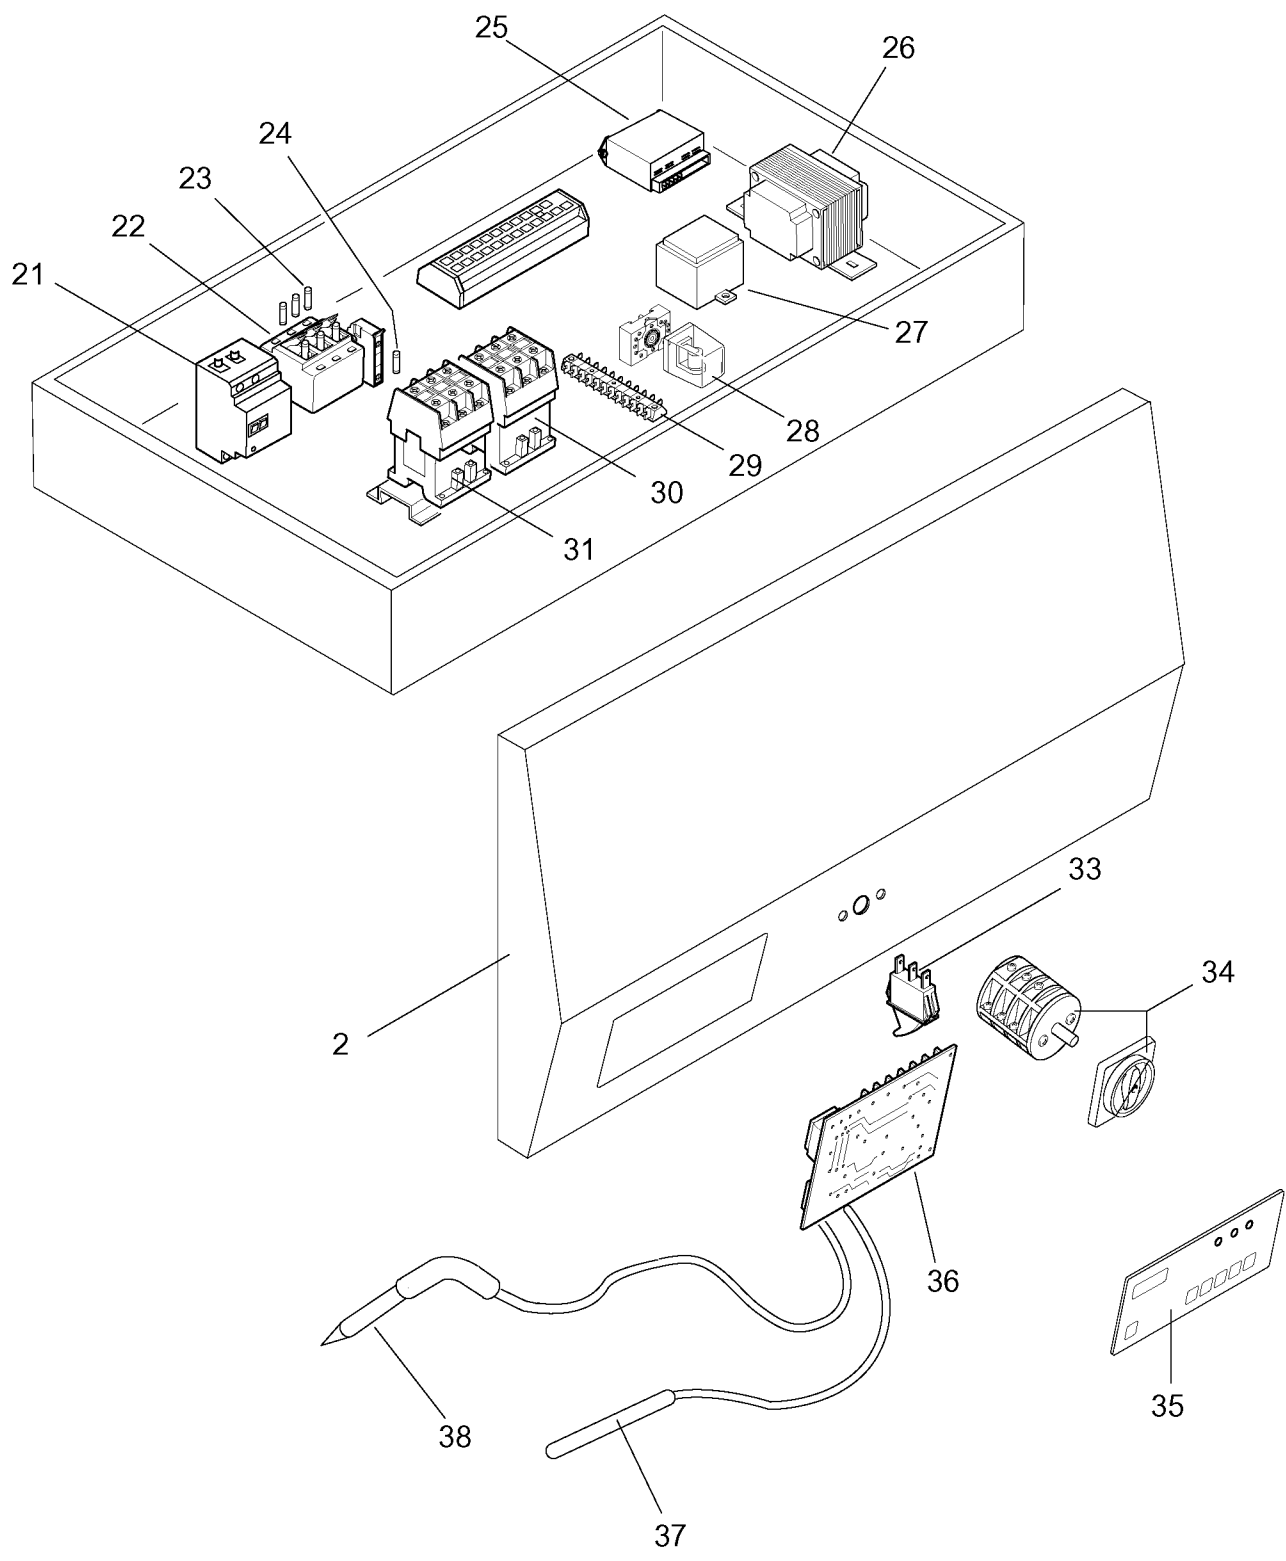

Abbattitori da Kg 72-144
72-144 Kg Blast Chillers