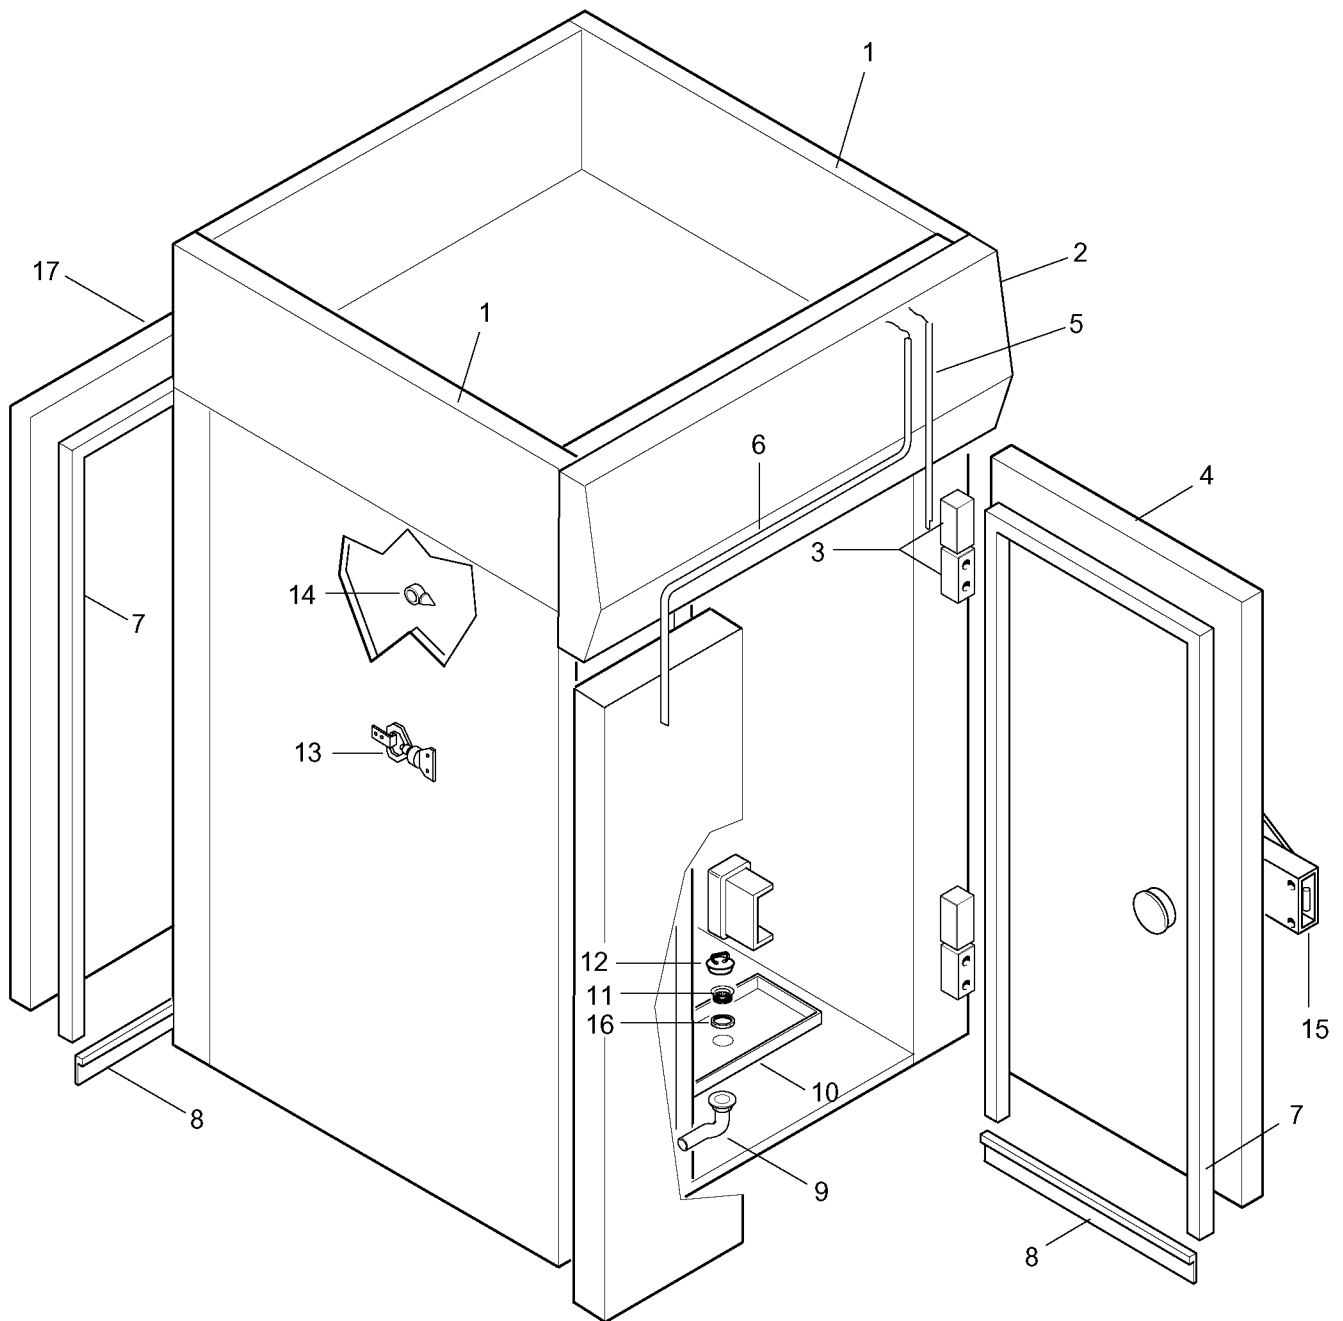

ABBATTITORI DA 72-144 Kg
72-144 Kg BLAST CHILLERS

Code	Type	Ref.	
728019	BC72	a	
728147	BC72D	a	
728021	BC144	b	
728149	BC144D	b	
728020	BC72R	c	(with remote cooling unit / con gruppo remoto)
728148	BC72RD	c	(with remote cooling unit / con gruppo remoto)
728022	BC144R	d	(with remote cooling unit / con gruppo remoto)
728150	BC144RD	d	(with remote cooling unit / con gruppo remoto)
728033	BCF72	e	
728152	BCF72D	e	
728035	BCF144	f	
728154	BCF144D	f	
728034	BCF72R	g	(with remote cooling unit / con gruppo remoto)
728153	BCF72RD	g	(with remote cooling unit / con gruppo remoto)
728036	BCF144R	h	(with remote cooling unit / con gruppo remoto)
728155	BCF144RD	h	(with remote cooling unit / con gruppo remoto)
728151	BC144RT	i	(with remote cooling unit / con gruppo remoto)

Indice

Pag. 1	Mobile
2	Gruppo refrigerante
3	Impianto elettrico
4-5	Lista ricambi

Marchio / Brand: Tutti / All
Paese / Country: Tutti / All

Abbattitori da Kg 72-144
72-144 Kg Blast Chillers